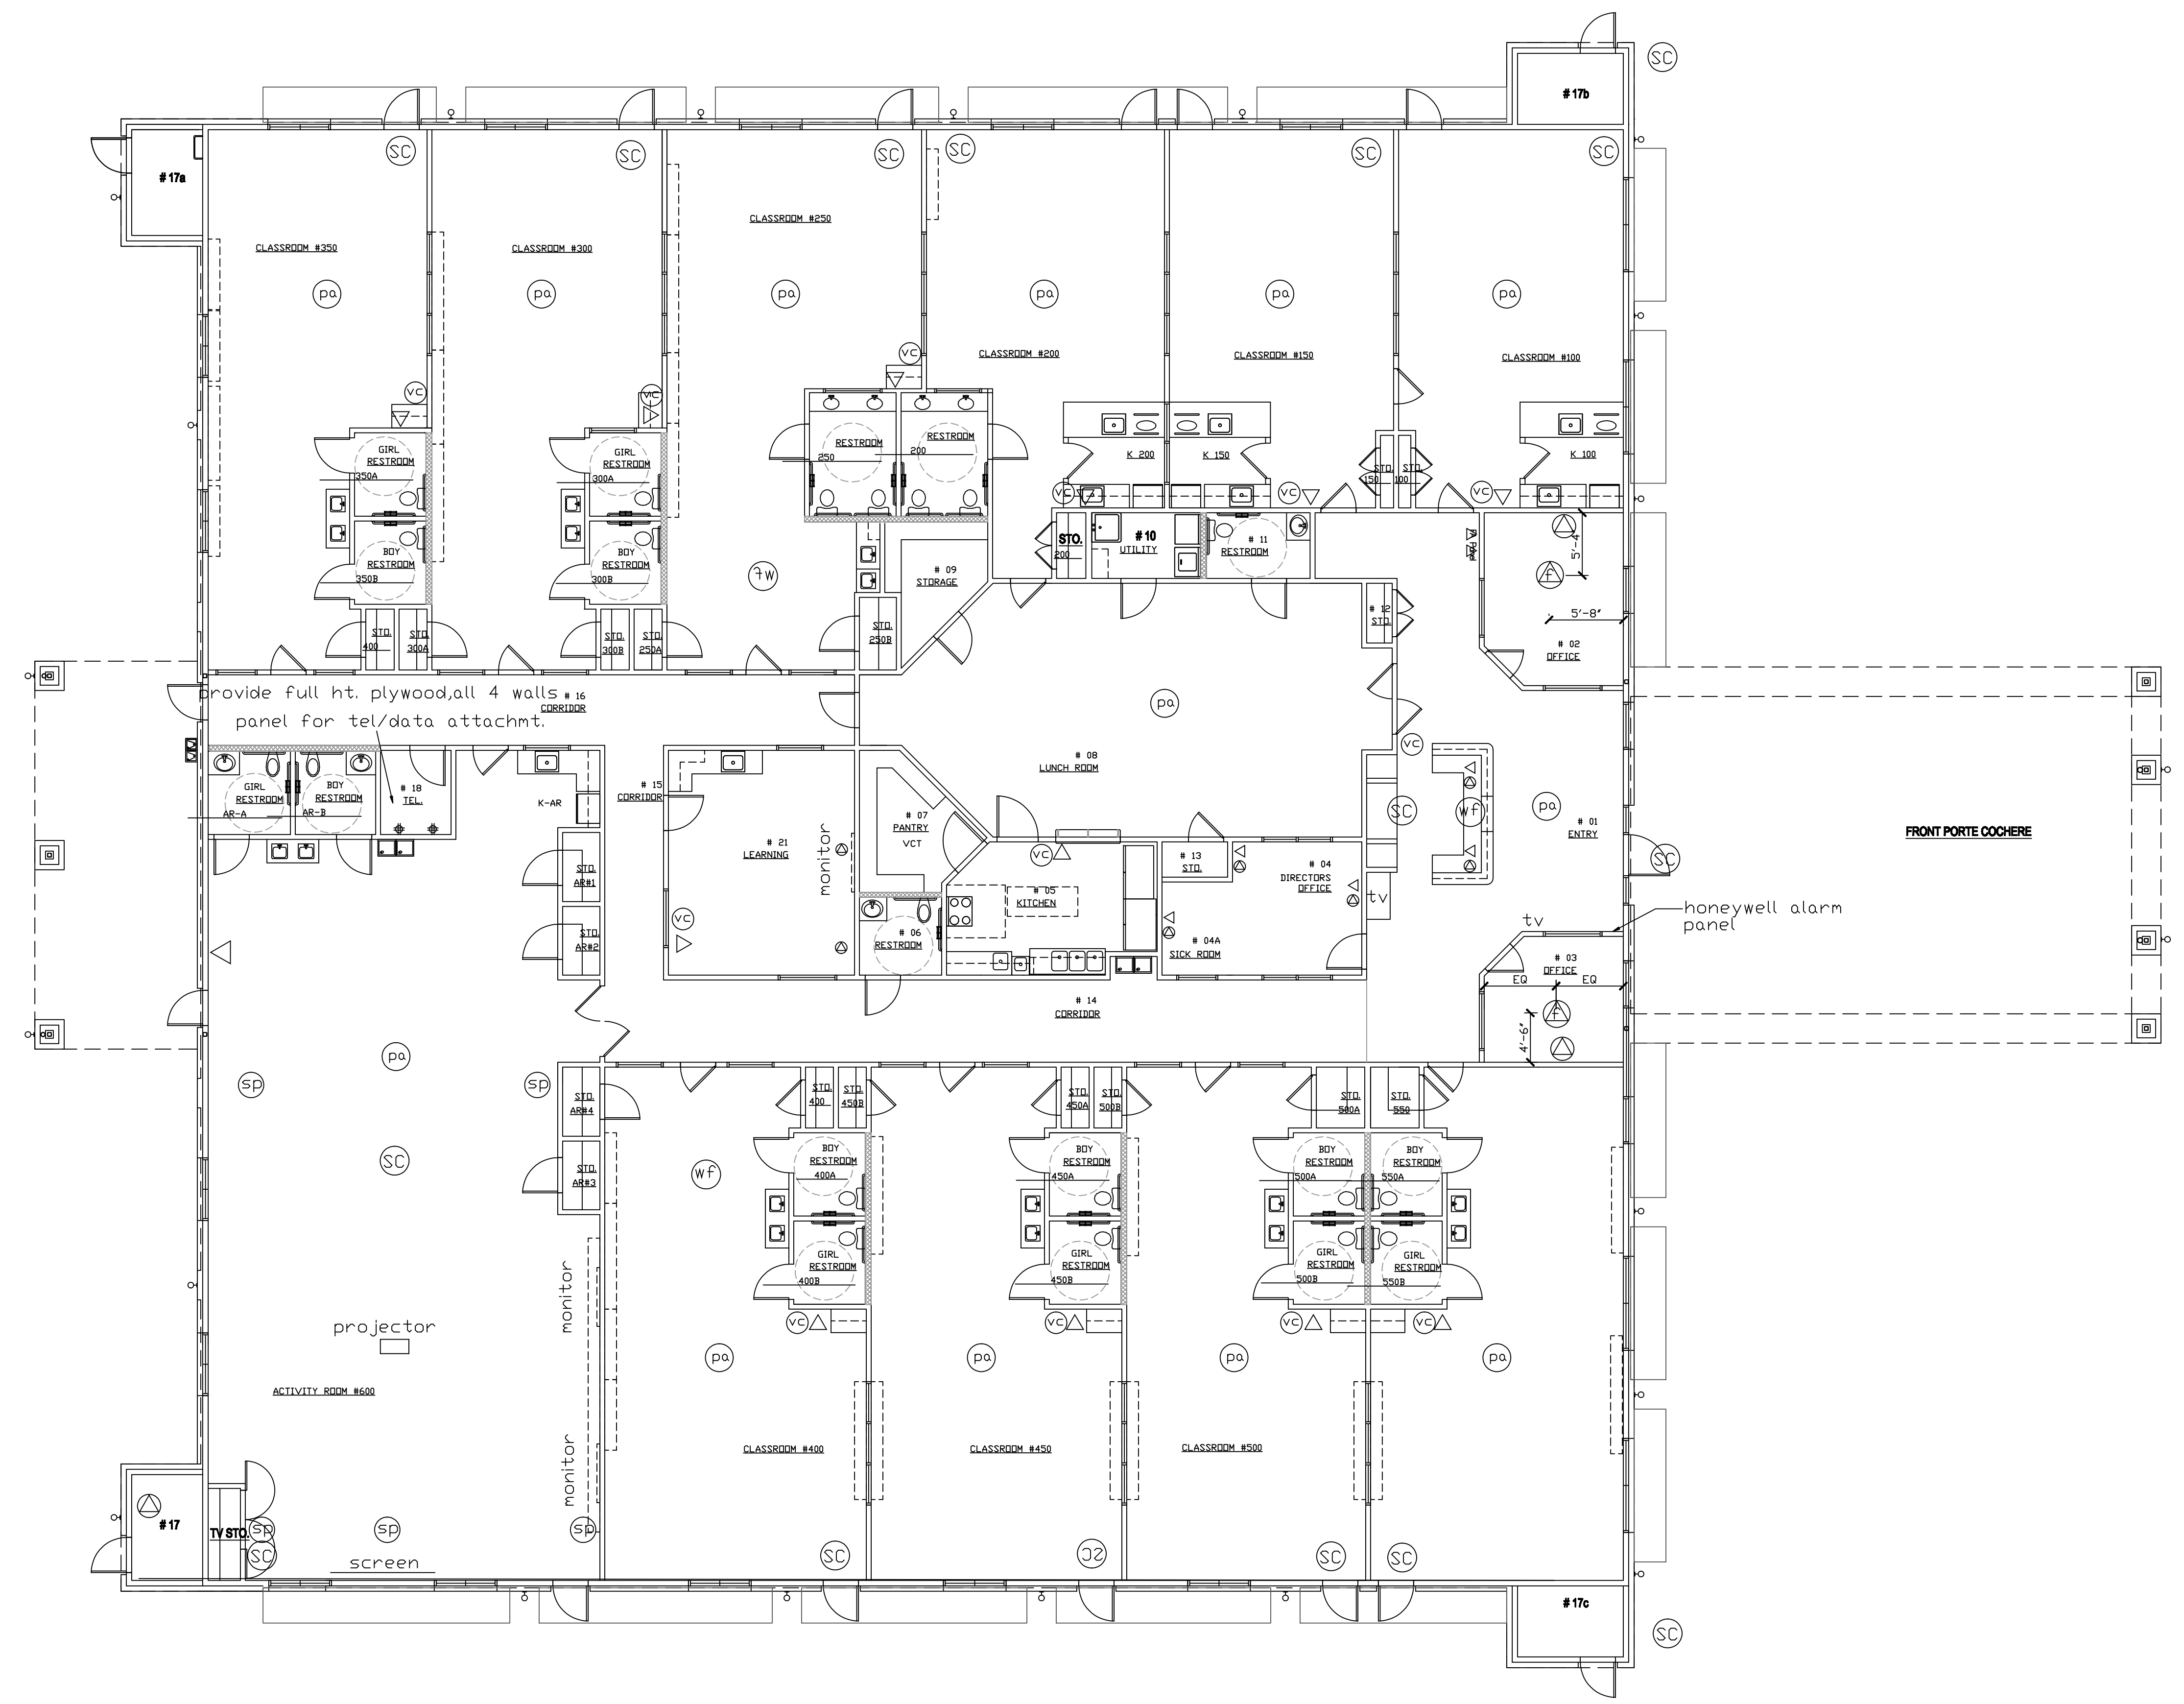

09/17/2018

DRAWING TITLE
SECURITY CAMERA, TEL, DATA PACKAGE

DRAWN BY	CHECKED BY
DATE	JOB NO.
DRAWING NO.	

A-2.5

- Ⓢ security camera
- ▷ phone jack
- Ⓜ floor phone jack
- Ⓢ data jack
- Ⓢ pa - clg recessed
- Ⓢ tv speaker - clg recessed
- Ⓢ volumn control
- Ⓢ ceiling wifi data
- ◆ quadruple receptacle

consult with owner for the exact location of outdoor security camera prior to installation

all lines connected to tel room for central control.

all speakers, proj. screen lines connected to tv storage in activity room.